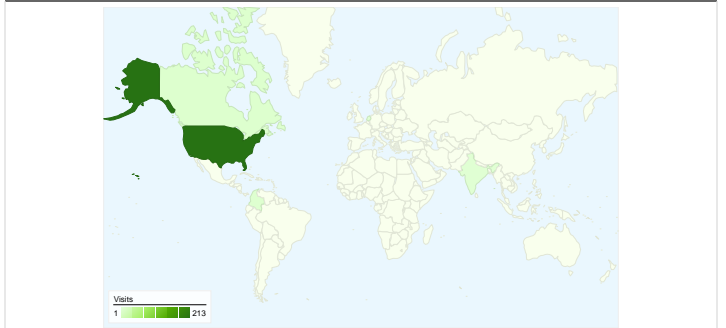

Site Usage

227 Visits

922 Pageviews

4.06 Pages/Visit

23.35% Bounce Rate

00:04:11 Avg. Time on Site

70.93% % New Visits

Visitors Overview

Map Overlay world

Traffic Sources Overview

Content Overview

Pages	Pageviews	% Pageviews
/	276	29.93%
/gallery.asp	225	24.40%
/update.asp	76	8.24%
/vision.asp	59	6.40%
/getinvolved.asp	59	6.40%

161 people visited this site

227 visits came from 6 countries/territories

Site Usage

Visits 227 % of Site Total: 100.00%	Pages/Visit 4.06 Site Avg: 4.06 (0.00%)	Avg. Time on Site 00:04:11 Site Avg: 00:04:11 (0.00%)	% New Visits 70.93% Site Avg: 70.93% (0.00%)	Bounce Rate 23.35% Site Avg: 23.35% (0.00%)	
Country/Territory	Visits	Pages/Visit	Avg. Time on Site	% New Visits	Bounce Rate
United States	213	4.00	00:04:11	70.42%	22.54%
Canada	5	3.20	00:01:34	100.00%	40.00%
Colombia	4	11.25	00:11:41	25.00%	0.00%
Netherlands	2	2.00	00:01:14	100.00%	50.00%
India	2	2.00	00:01:24	100.00%	50.00%
Belgium	1	1.00	00:00:00	100.00%	100.00%
1 - 6 of 6					