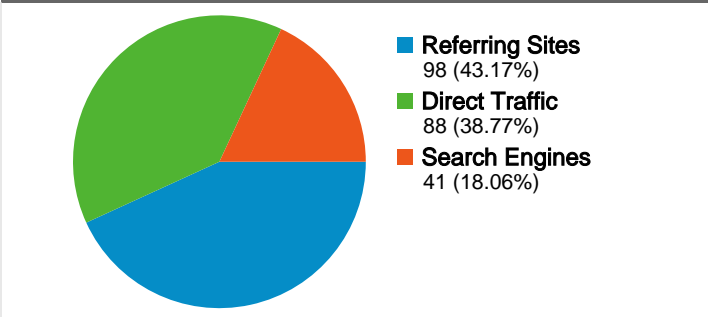

Site Usage

227 Visits

922 Pageviews

4.06 Pages/Visit

23.35% Bounce Rate

00:04:11 Avg. Time on Site

70.93% % New Visits

Visitors Overview

Map Overlay world

Traffic Sources Overview

Content Overview

Pages	Pageviews	% Pageviews
/	276	29.93%
/gallery.asp	225	24.40%
/update.asp	76	8.24%
/vision.asp	59	6.40%
/getinvolved.asp	59	6.40%

161 people visited this site

227 visits came from 6 countries/territories

Site Usage

Visits 227 % of Site Total: 100.00%	Pages/Visit 4.06 Site Avg: 4.06 (0.00%)	Avg. Time on Site 00:04:11 Site Avg: 00:04:11 (0.00%)	% New Visits 70.93% Site Avg: 70.93% (0.00%)	Bounce Rate 23.35% Site Avg: 23.35% (0.00%)	
Country/Territory	Visits	Pages/Visit	Avg. Time on Site	% New Visits	Bounce Rate
United States	213	4.00	00:04:11	70.42%	22.54%
Canada	5	3.20	00:01:34	100.00%	40.00%
Colombia	4	11.25	00:11:41	25.00%	0.00%
Netherlands	2	2.00	00:01:14	100.00%	50.00%
India	2	2.00	00:01:24	100.00%	50.00%
Belgium	1	1.00	00:00:00	100.00%	100.00%
1 - 6 of 6					

Pages on this site were viewed a total of 922 times

922 Pageviews

642 Unique Views

23.35% Bounce Rate

Top Content

Pages	Pageviews	% Pageviews
/	276	29.93%
/gallery.asp	225	24.40%
/update.asp	76	8.24%
/vision.asp	59	6.40%
/getinvolved.asp	59	6.40%