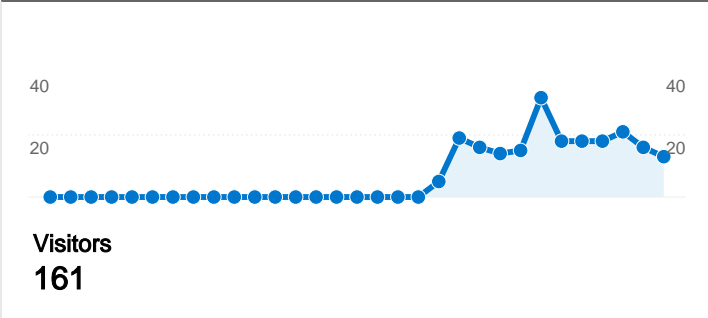

Site Usage

227 Visits

922 Pageviews

4.06 Pages/Visit

23.35% Bounce Rate

00:04:11 Avg. Time on Site

70.93% % New Visits

Visitors Overview

227 visits came from 6 countries/territories

Site Usage

Visits 227 % of Site Total: 100.00%	Pages/Visit 4.06 Site Avg: 4.06 (0.00%)	Avg. Time on Site 00:04:11 Site Avg: 00:04:11 (0.00%)	% New Visits 70.93% Site Avg: 70.93% (0.00%)	Bounce Rate 23.35% Site Avg: 23.35% (0.00%)	
Country/Territory	Visits	Pages/Visit	Avg. Time on Site	% New Visits	Bounce Rate
United States	213	4.00	00:04:11	70.42%	22.54%
Canada	5	3.20	00:01:34	100.00%	40.00%
Colombia	4	11.25	00:11:41	25.00%	0.00%
Netherlands	2	2.00	00:01:14	100.00%	50.00%
India	2	2.00	00:01:24	100.00%	50.00%
Belgium	1	1.00	00:00:00	100.00%	100.00%
1 - 6 of 6					

Pages on this site were viewed a total of 922 times

922 Pageviews

642 Unique Views

23.35% Bounce Rate

Top Content

Pages	Pageviews	% Pageviews
/	276	29.93%
/gallery.asp	225	24.40%
/update.asp	76	8.24%
/vision.asp	59	6.40%
/getinvolved.asp	59	6.40%