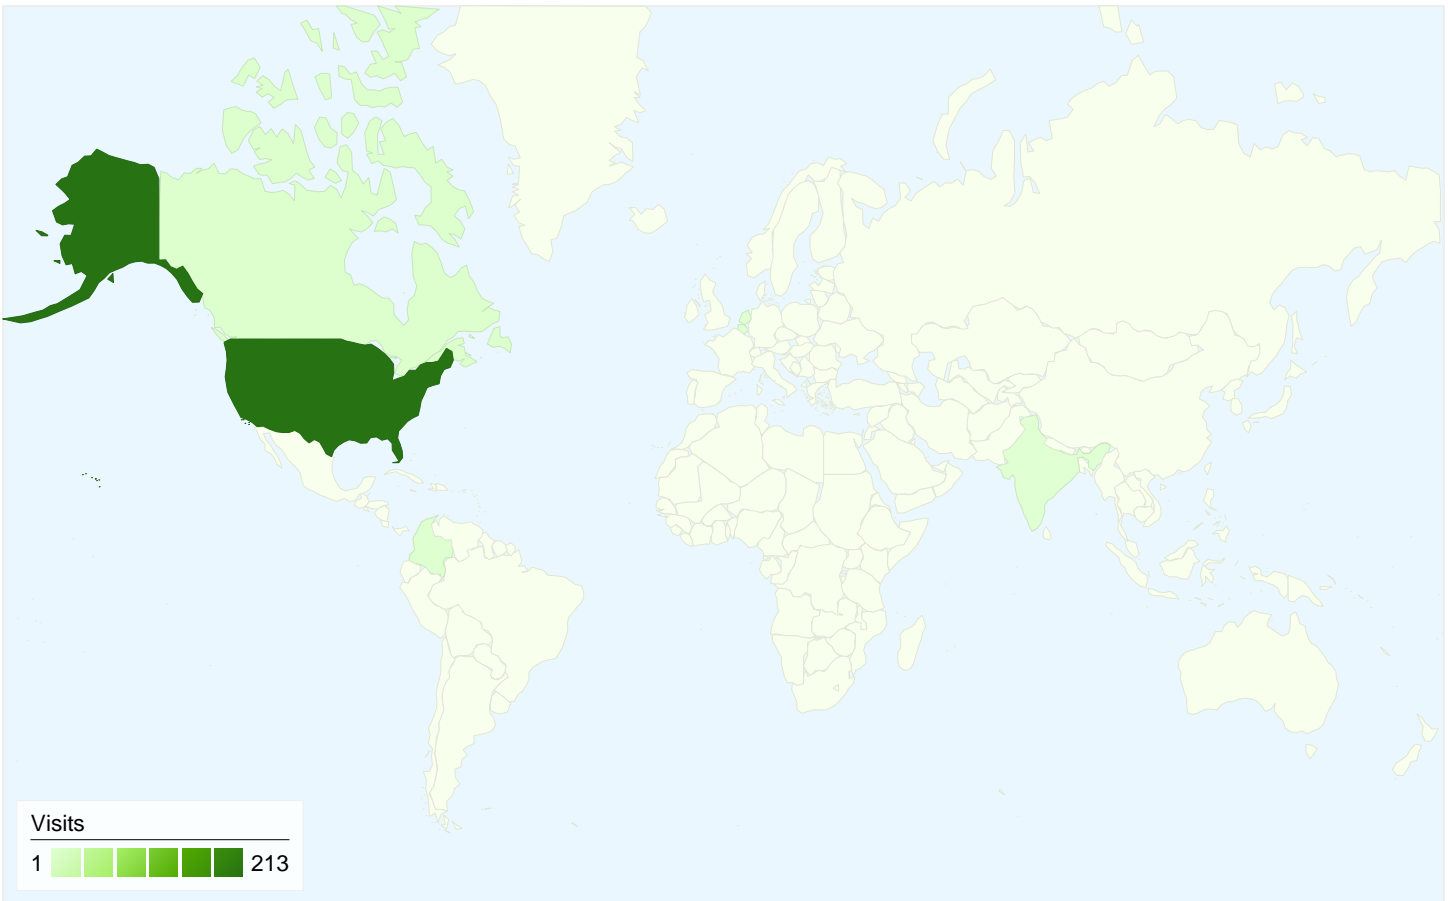

Map Overlay world

Traffic Sources Overview

Content Overview

Pages	Pageviews	% Pageviews
/	276	29.93%
/gallery.asp	225	24.40%
/update.asp	76	8.24%
/vision.asp	59	6.40%
/getinvolved.asp	59	6.40%

161 people visited this site

All traffic sources sent a total of 227 visits

-  **38.77%** Direct Traffic
-  **43.17%** Referring Sites
-  **18.06%** Search Engines

Top Traffic Sources

Sources	Visits	% visits	Keywords	Visits	% visits
(direct) ((none))	88	38.77%	the bridge ministry	6	14.63%
candychristmas.com (referral)	69	30.40%	bridge ministry	5	12.20%
google (organic)	26	11.45%	bridgeministry.org	4	9.76%
yahoo (organic)	12	5.29%	candy christmas	4	9.76%
thegalloways.org (referral)	11	4.85%	www.bridgeministry.org	3	7.32%

227 visits came from 6 countries/territories

Site Usage

Visits 227 % of Site Total: 100.00%	Pages/Visit 4.06 Site Avg: 4.06 (0.00%)	Avg. Time on Site 00:04:11 Site Avg: 00:04:11 (0.00%)	% New Visits 70.93% Site Avg: 70.93% (0.00%)	Bounce Rate 23.35% Site Avg: 23.35% (0.00%)	
Country/Territory	Visits	Pages/Visit	Avg. Time on Site	% New Visits	Bounce Rate
United States	213	4.00	00:04:11	70.42%	22.54%
Canada	5	3.20	00:01:34	100.00%	40.00%
Colombia	4	11.25	00:11:41	25.00%	0.00%
Netherlands	2	2.00	00:01:14	100.00%	50.00%
India	2	2.00	00:01:24	100.00%	50.00%
Belgium	1	1.00	00:00:00	100.00%	100.00%
1 - 6 of 6					