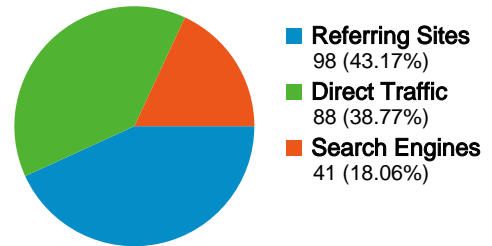

Site Usage

227 Visits

922 Pageviews

4.06 Pages/Visit

23.35% Bounce Rate

00:04:11 Avg. Time on Site

70.93% % New Visits

Visitors Overview

- 227** Visits
- 161** Absolute Unique Visitors
- 922** Pageviews
- 4.06** Average Pageviews
- 00:04:11** Time on Site
- 23.35%** Bounce Rate
- 70.93%** New Visits

Technical Profile

Browser	Visits	% visits	Connection Speed	Visits	% visits
Internet Explorer	197	86.78%	Cable	76	33.48%
Firefox	23	10.13%	DSL	62	27.31%
Safari	7	3.08%	Unknown	58	25.55%
			Dialup	14	6.17%
			T1	13	5.73%

All traffic sources sent a total of 227 visits

-  **38.77%** Direct Traffic
-  **43.17%** Referring Sites
-  **18.06%** Search Engines

Top Traffic Sources

Sources	Visits	% visits	Keywords	Visits	% visits
(direct) ((none))	88	38.77%	the bridge ministry	6	14.63%
candychristmas.com (referral)	69	30.40%	bridge ministry	5	12.20%
google (organic)	26	11.45%	bridgeministry.org	4	9.76%
yahoo (organic)	12	5.29%	candy christmas	4	9.76%
thegalloways.org (referral)	11	4.85%	www.bridgeministry.org	3	7.32%

227 visits came from 6 countries/territories

Site Usage

Visits 227 % of Site Total: 100.00%	Pages/Visit 4.06 Site Avg: 4.06 (0.00%)	Avg. Time on Site 00:04:11 Site Avg: 00:04:11 (0.00%)	% New Visits 70.93% Site Avg: 70.93% (0.00%)	Bounce Rate 23.35% Site Avg: 23.35% (0.00%)	
Country/Territory	Visits	Pages/Visit	Avg. Time on Site	% New Visits	Bounce Rate
United States	213	4.00	00:04:11	70.42%	22.54%
Canada	5	3.20	00:01:34	100.00%	40.00%
Colombia	4	11.25	00:11:41	25.00%	0.00%
Netherlands	2	2.00	00:01:14	100.00%	50.00%
India	2	2.00	00:01:24	100.00%	50.00%
Belgium	1	1.00	00:00:00	100.00%	100.00%
1 - 6 of 6					